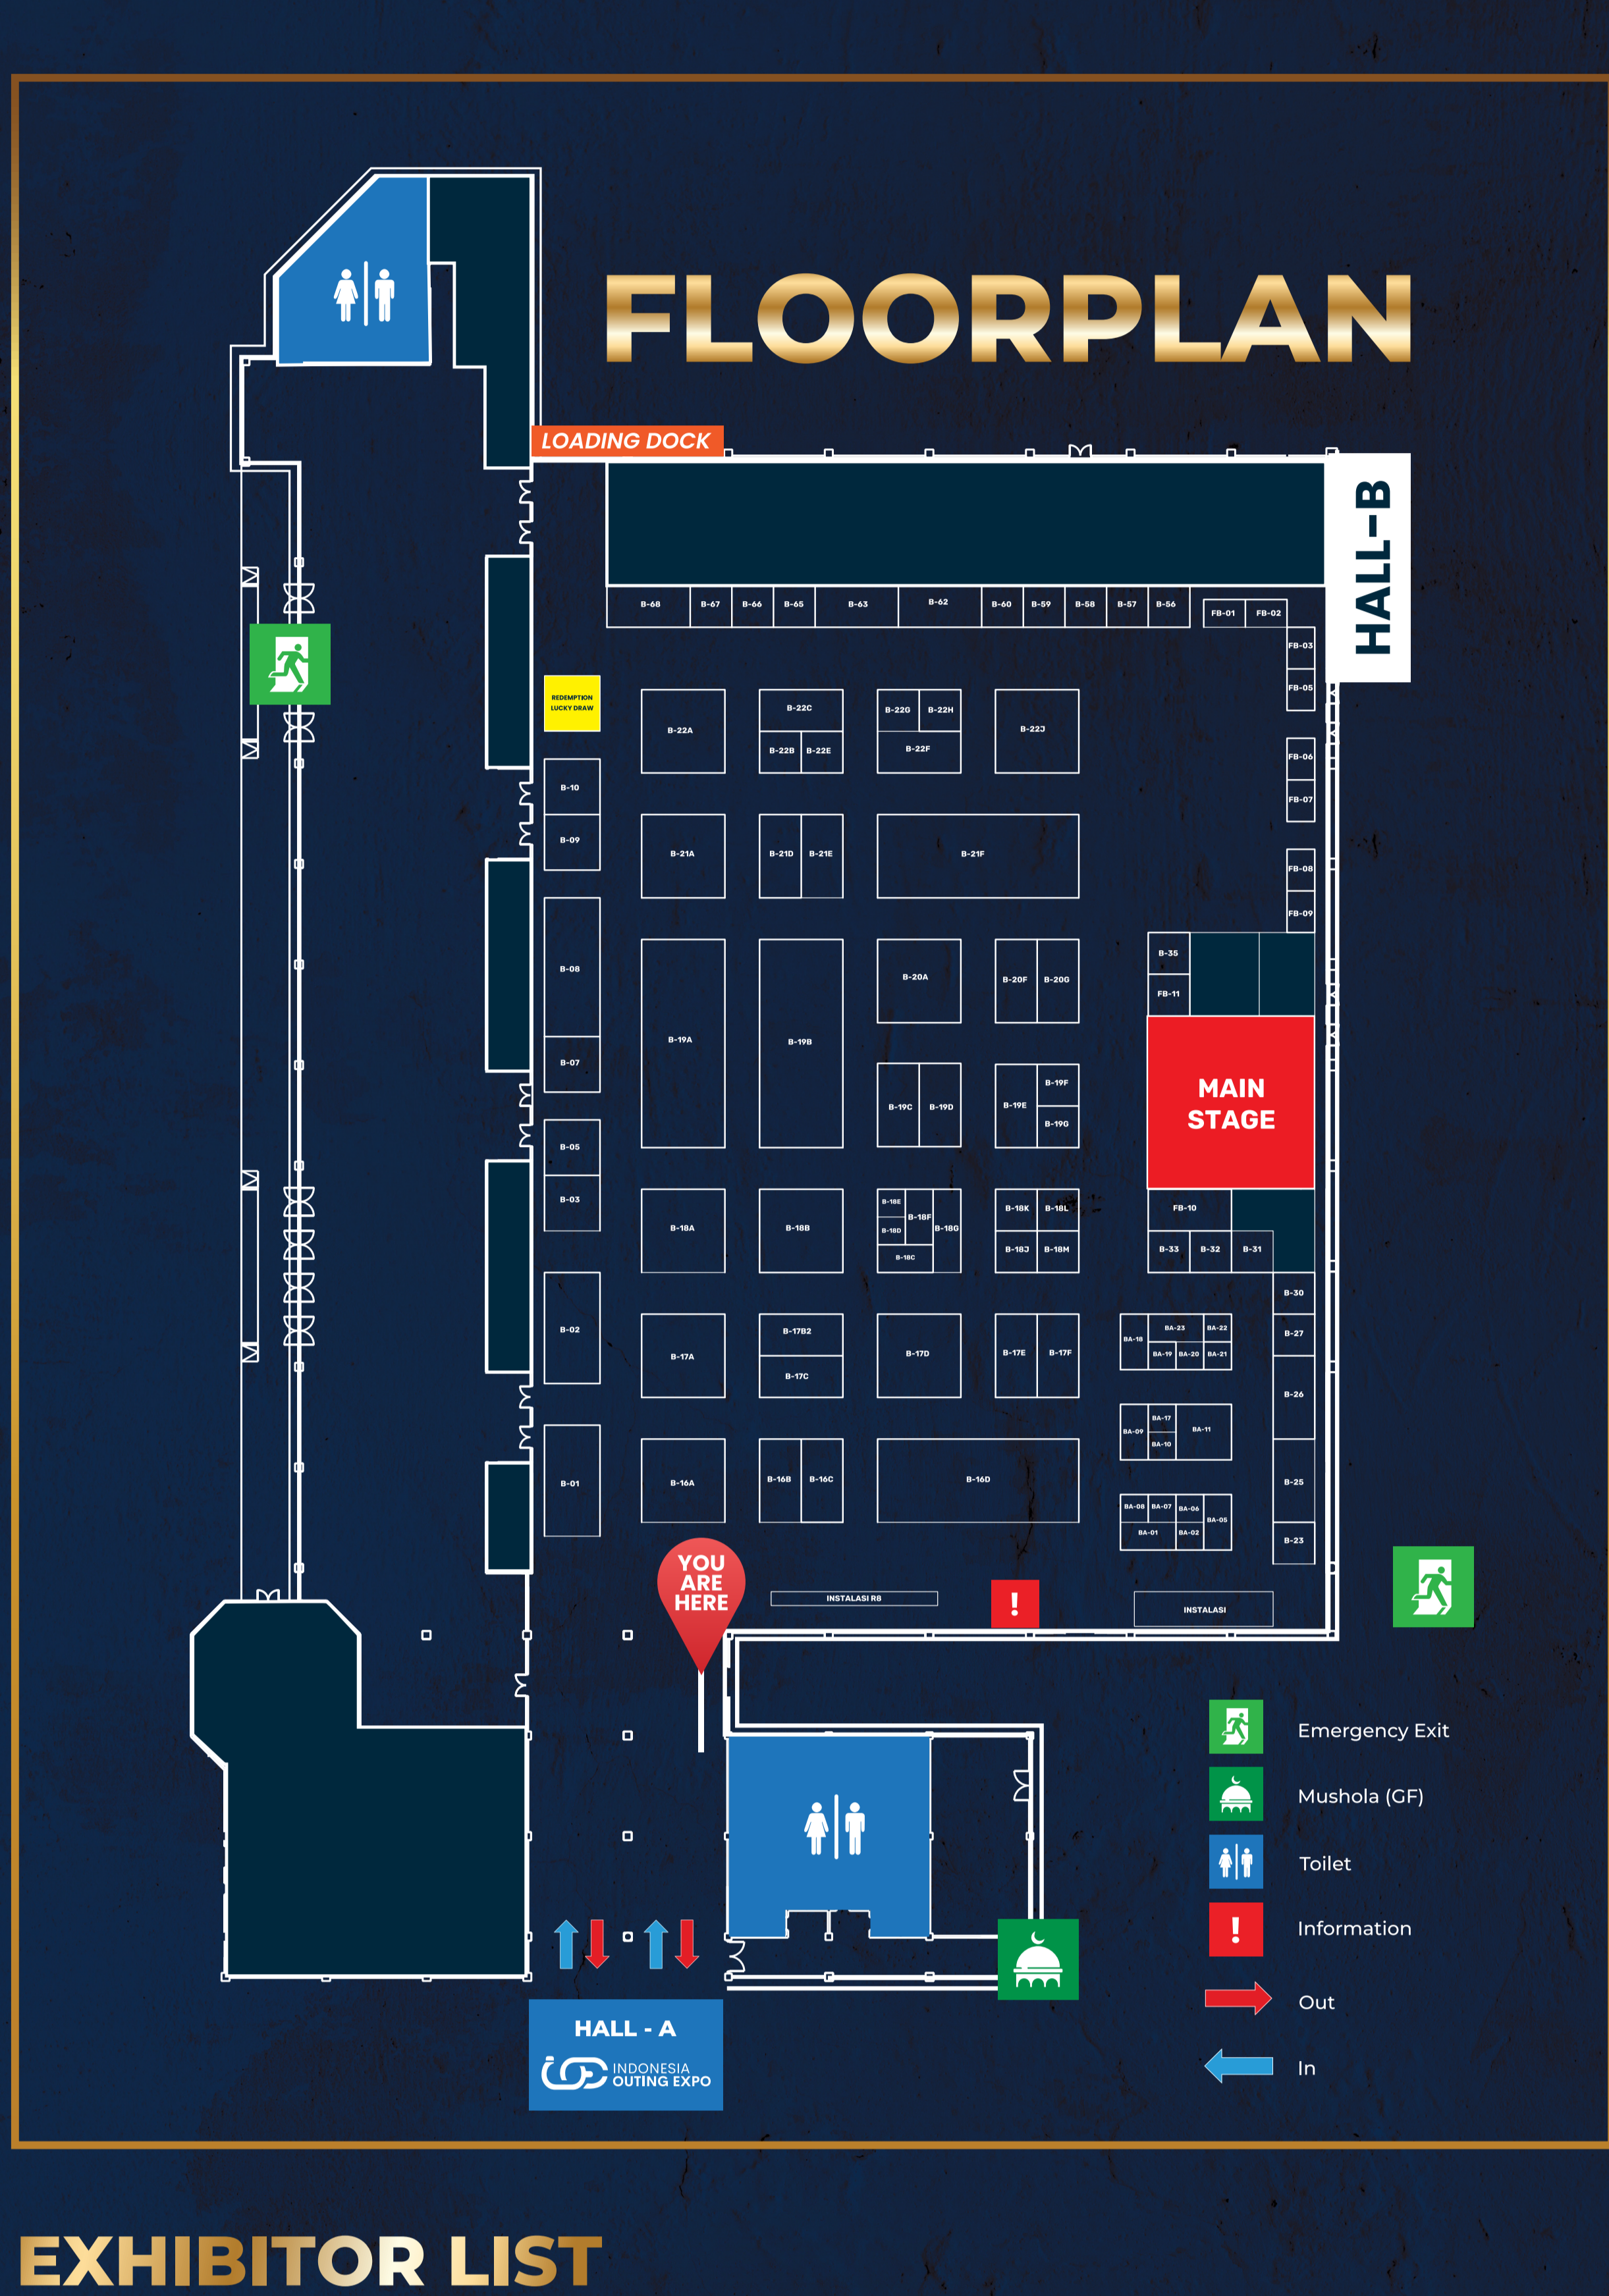

EXHIBITOR LIST